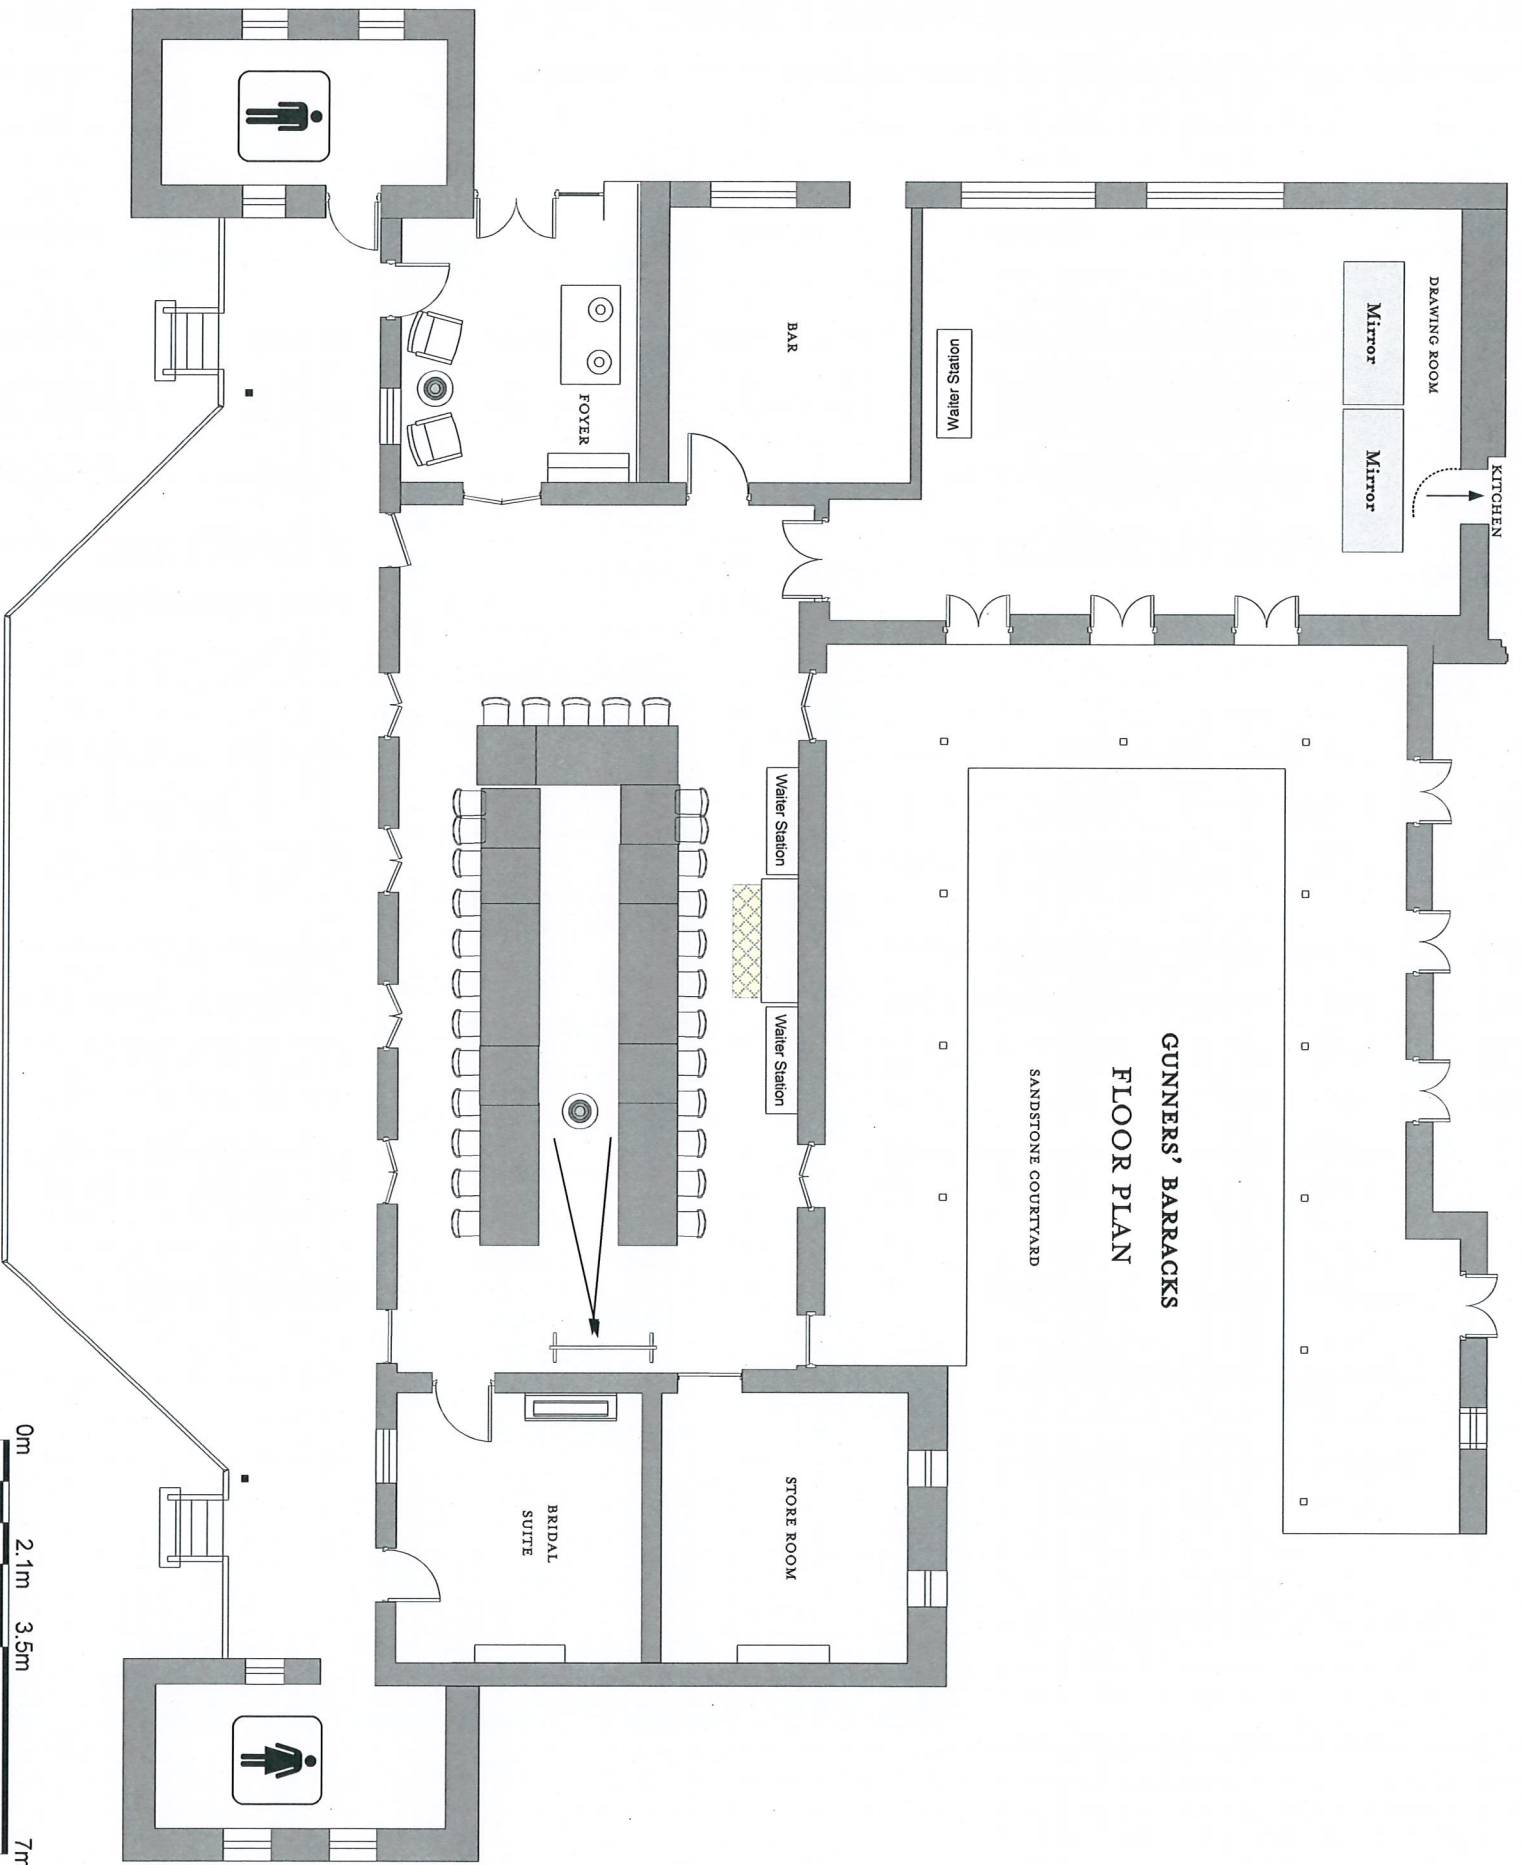

**GUNNERS' BARRACKS**  
**Floor Plan**  
**130 Guests**  
**13 X 10 SEATER TABLES**

Sandstone Courtyard

Harbour View Terrace

**GUNNERS' BARRACKS**

**FLOOR PLAN**

SANDSTONE COURTYARD

DRAWING ROOM

Mirror

Mirror

KITCHEN

Water Station

BAR

FOYER

Water Station

Water Station

BRIDAL SUITE

STORE ROOM