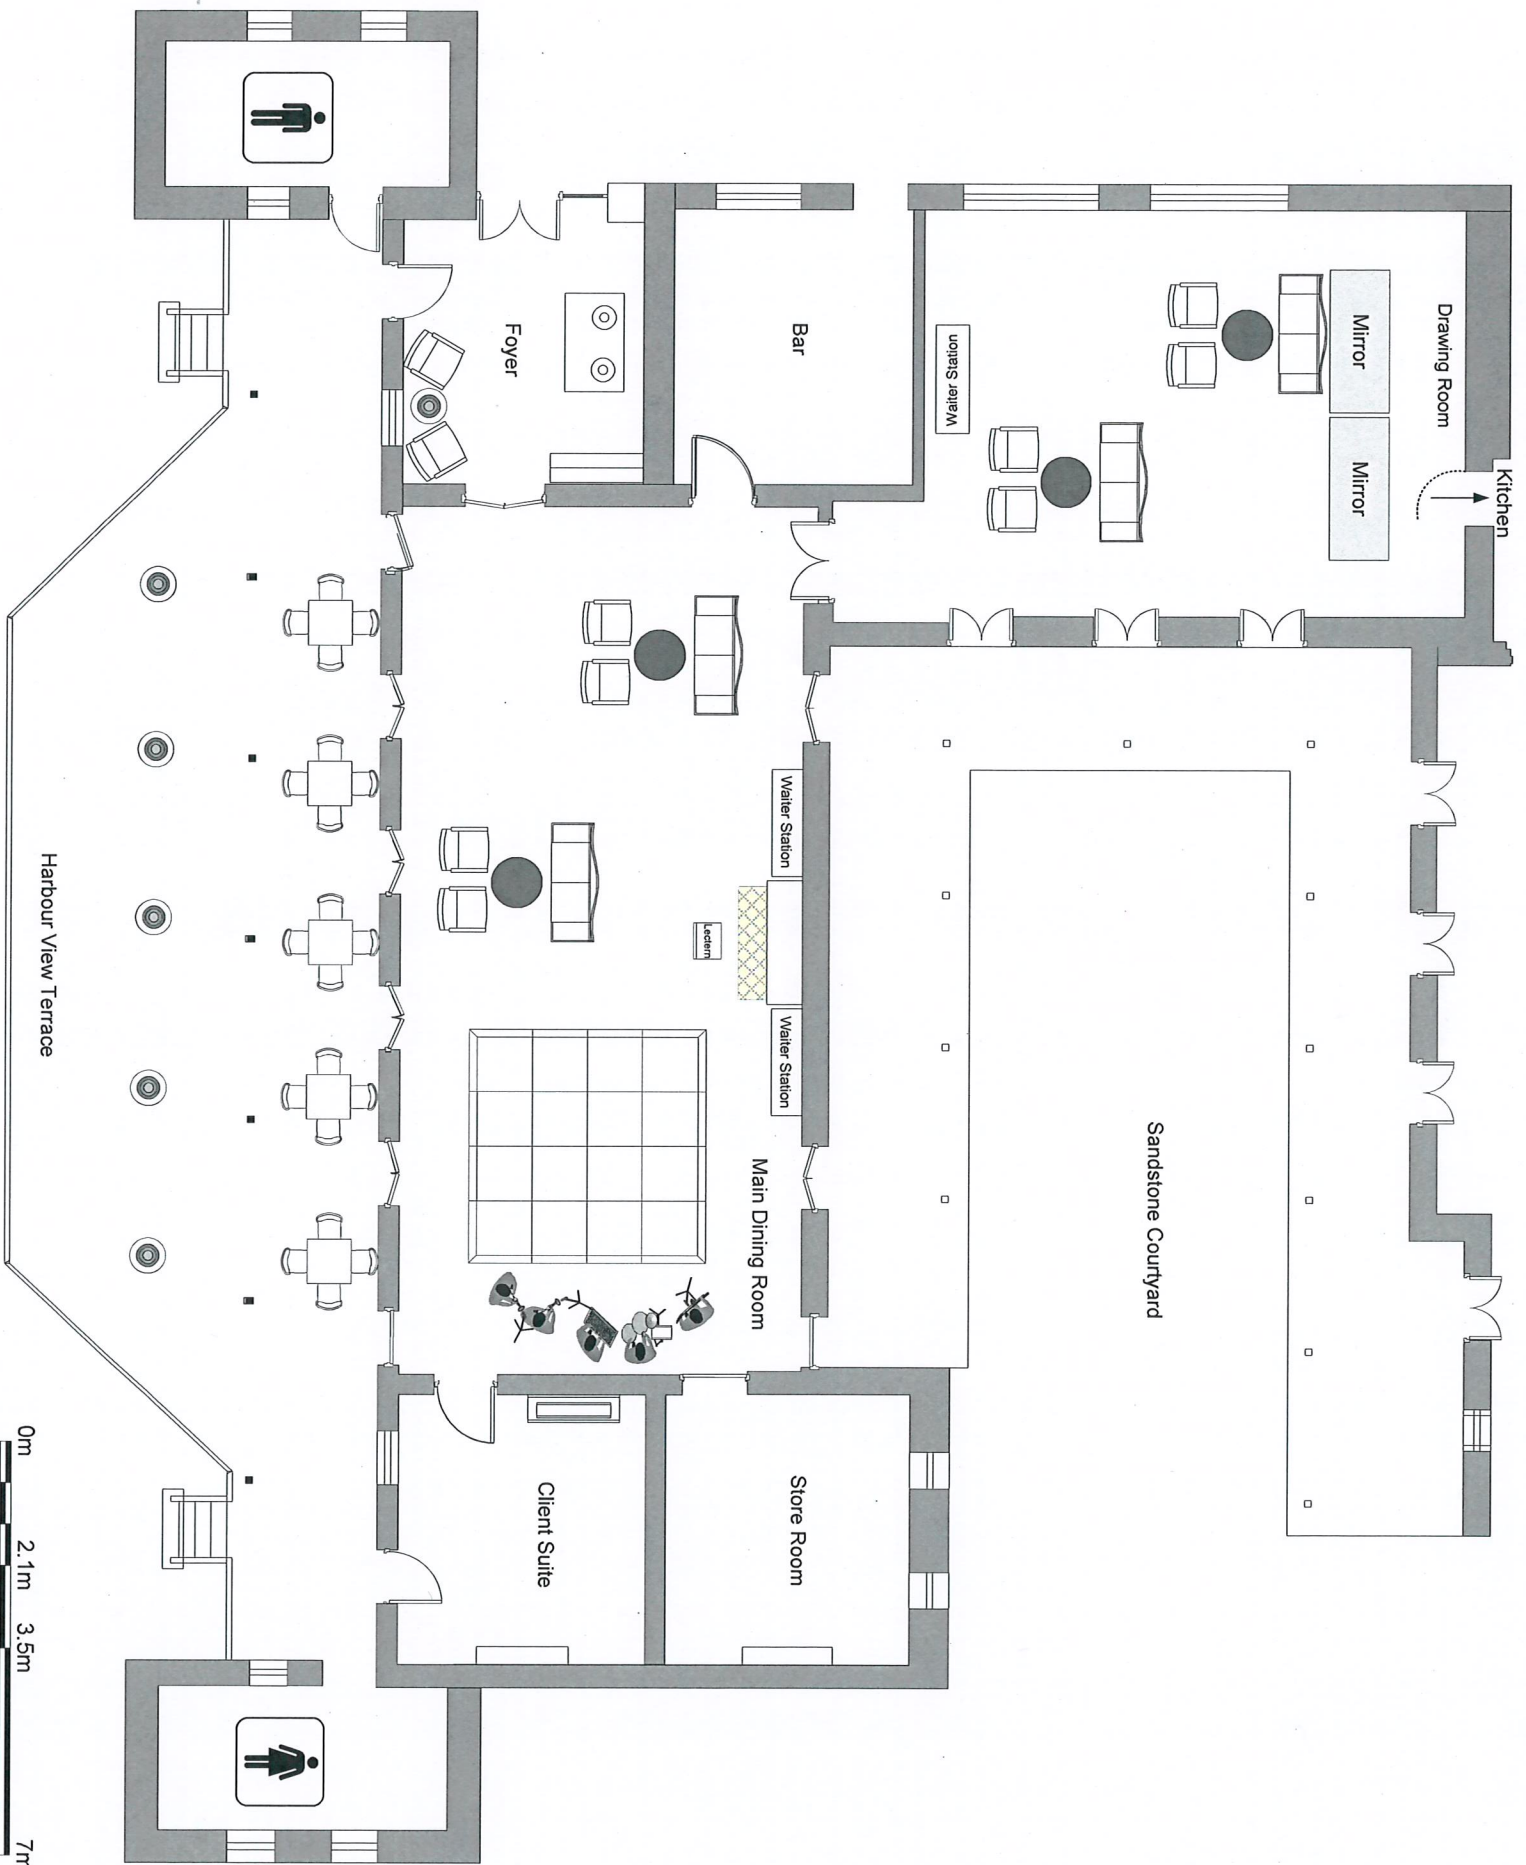

**GUNNERS' BARRACKS**  
**Floor Plan**  
**130 Guests**  
**13 X 10 SEATER TABLES**

Sandstone Courtyard

Harbour View Terrace

**GUNNERS' BARRACKS**

**FLOOR PLAN**

SANDSTONE COURTYARD

DRAWING ROOM

Mirror

Mirror

KITCHEN

Water Station

BAR

FOYER

Water Station

Water Station

BRIDAL SUITE

STORE ROOM