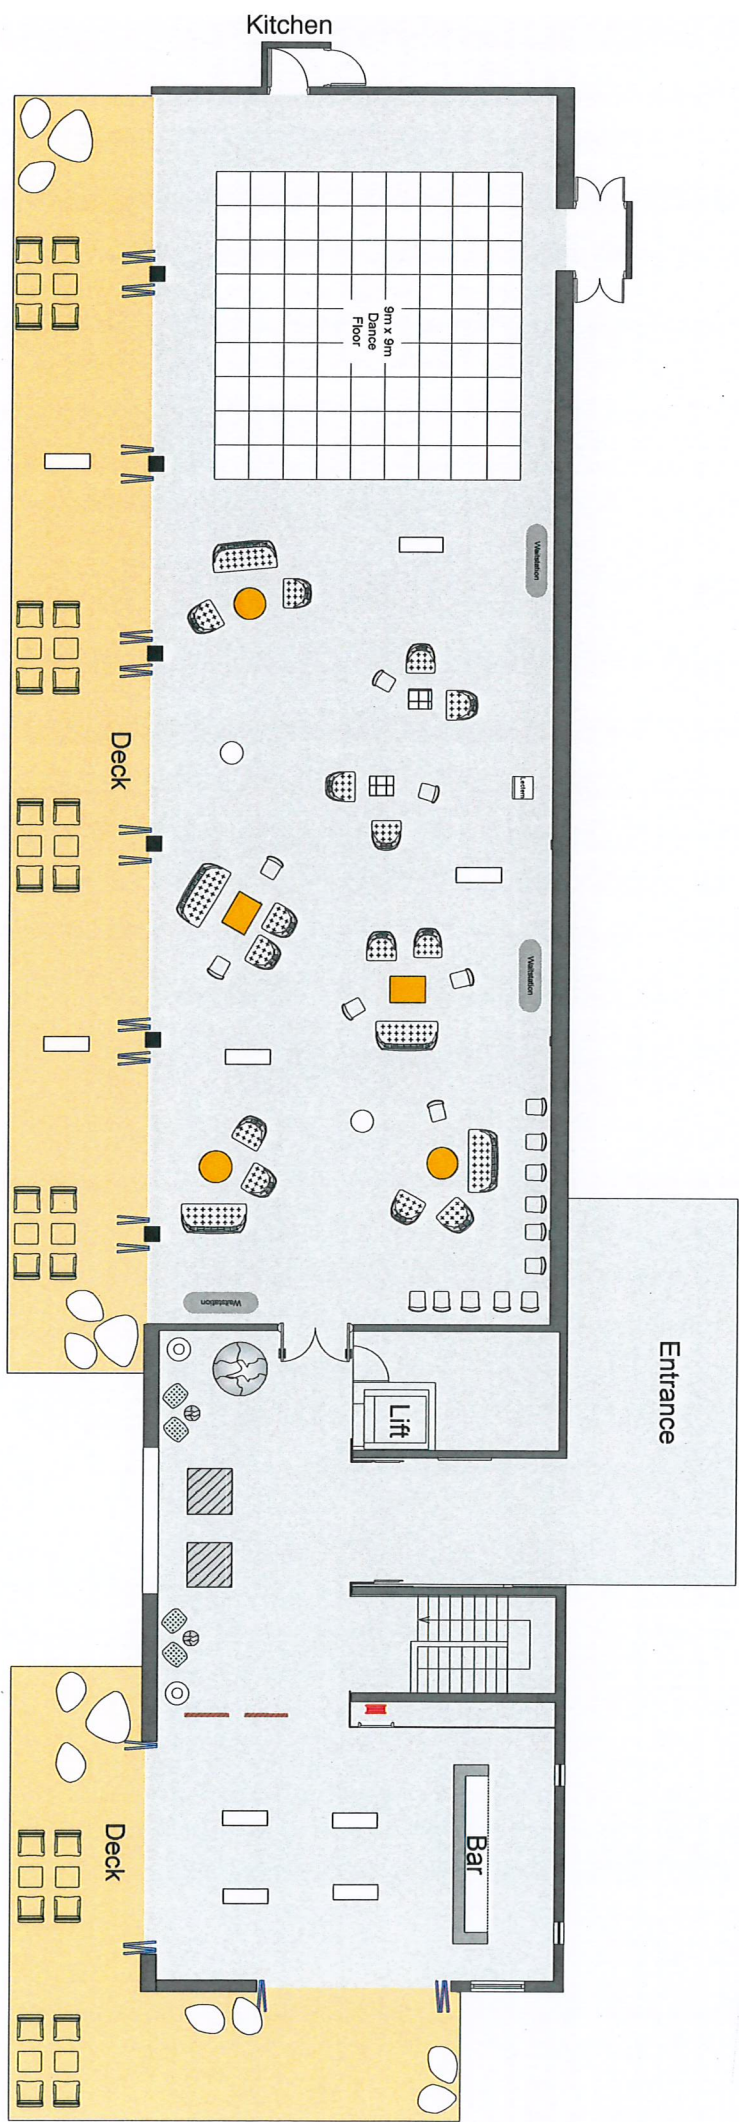

Cocktail Party Setup 180 – 250 Pax

CHOWDER BAY ROAD

260 Guests
Stage & Presentation

CHOWDER BAY ROAD

Cabaret 200-210 Guests [7 Per Table]
 Stage For Presentation

CHOWDER BAY ROAD

Theatre Style - 338 Guests

CHOWDER BAY ROAD