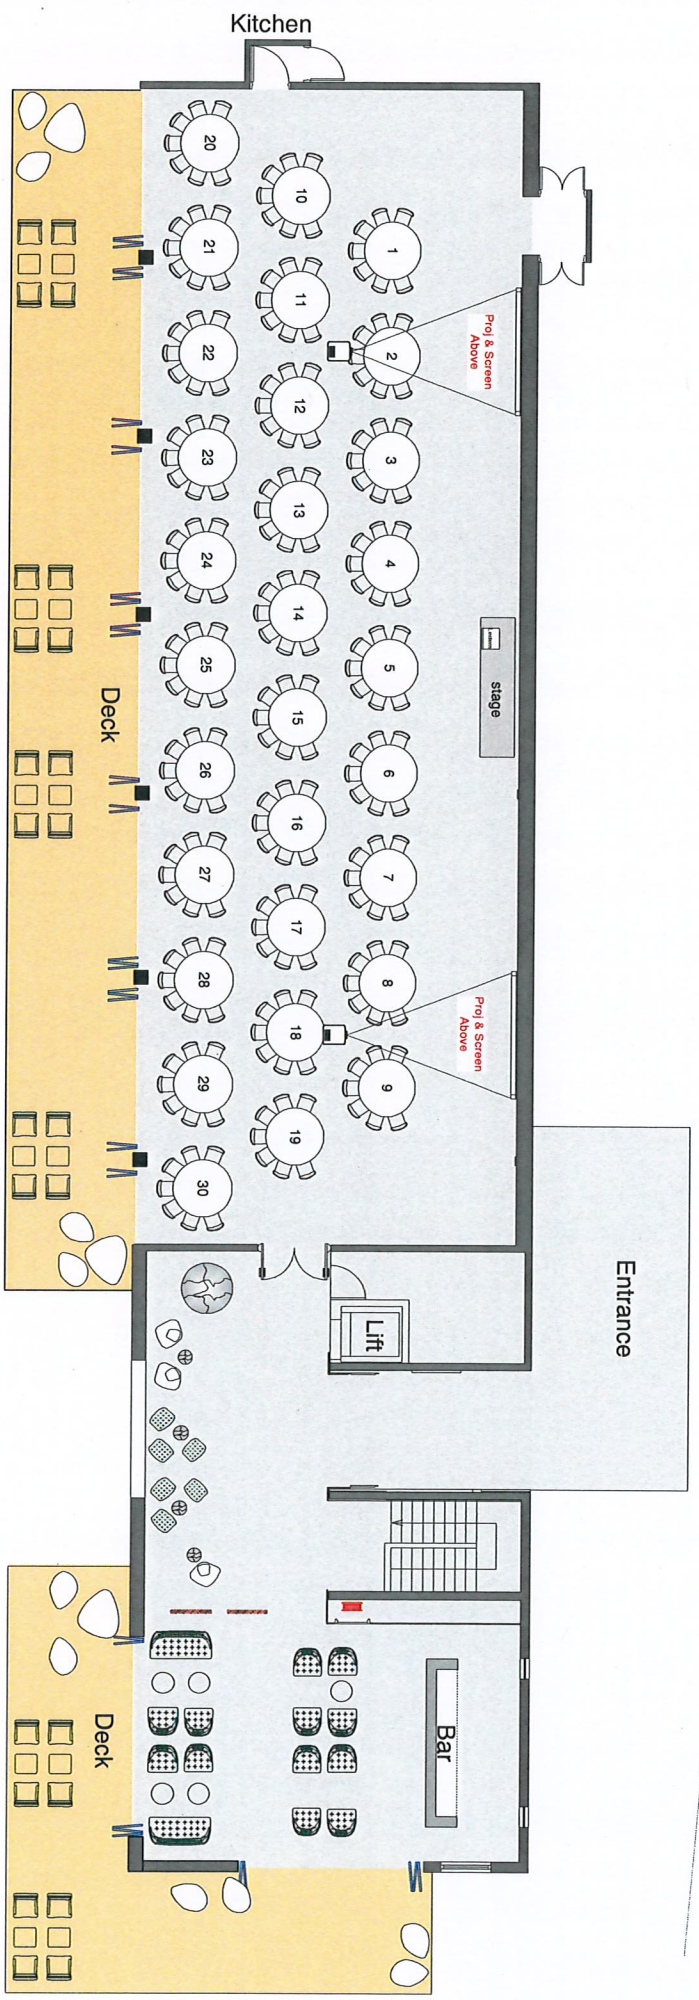

Cocktail Party Setup 180 – 250 Pax

CHOWDER BAY ROAD

260 Guests
Stage & Presentation

CHOWDER BAY ROAD

Cabaret 200-210 Guests [7 Per Table]
 Stage For Presentation

CHOWDER BAY ROAD

Theatre Style - 338 Guests

CHOWDER BAY ROAD