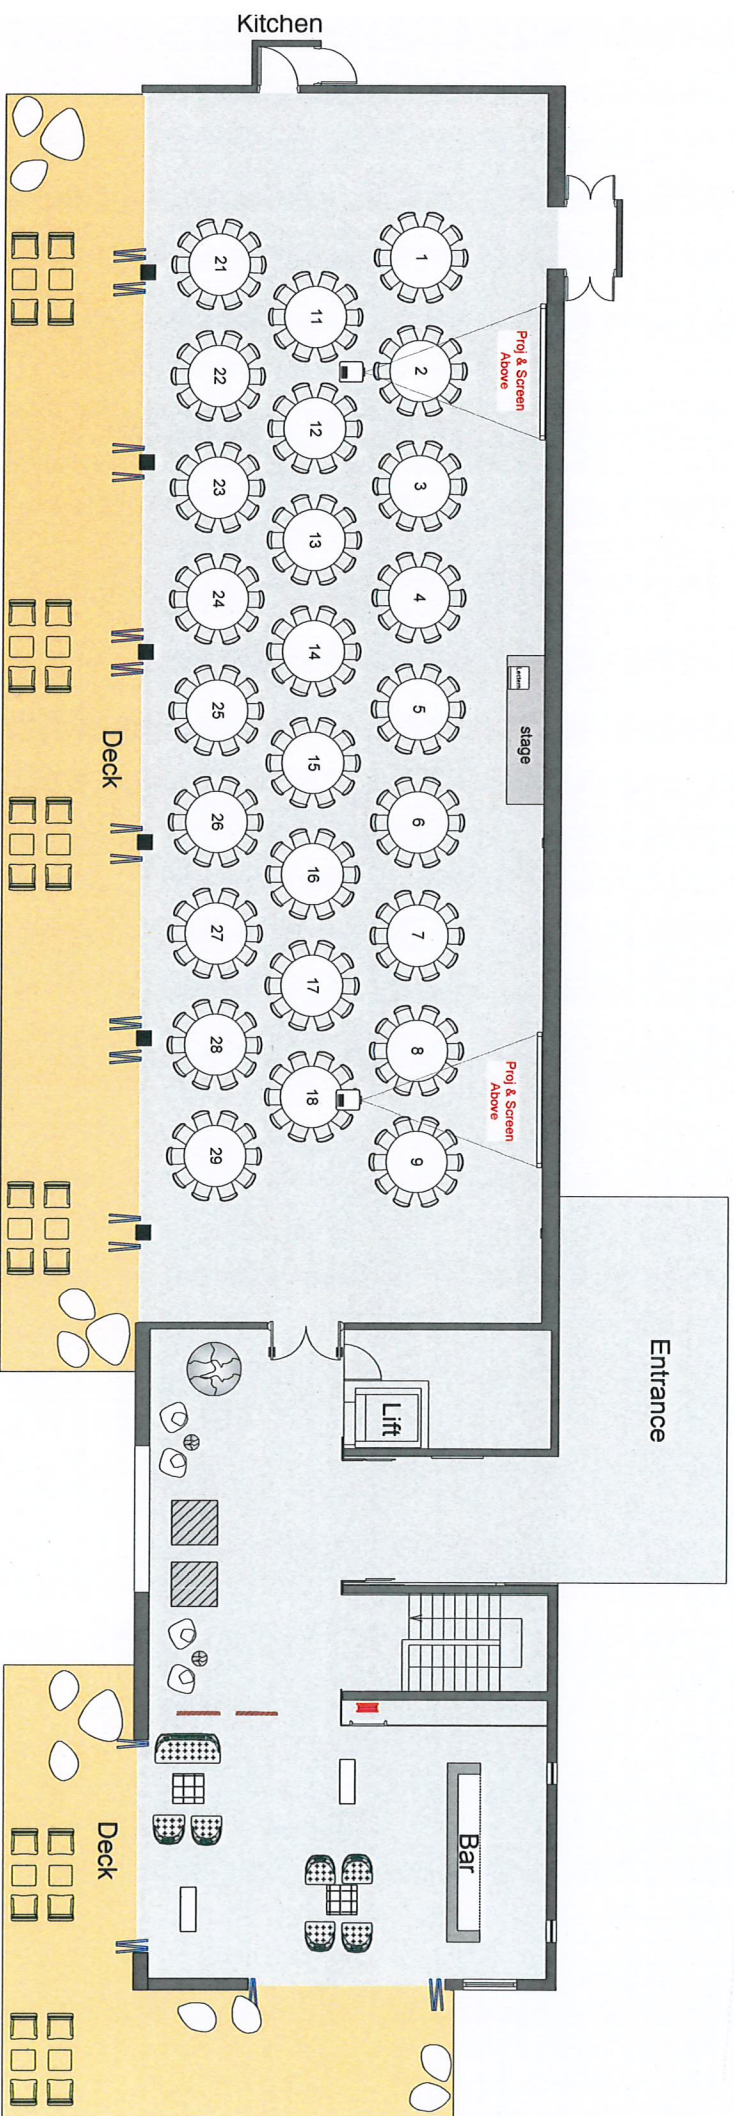

Cocktail Party Setup 180 – 250 Pax

CHOWDER BAY ROAD

260 Guests
Stage & Presentation

CHOWDER BAY ROAD

Cabaret 200-210 Guests [7 Per Table]
 Stage For Presentation

CHOWDER BAY ROAD

Theatre Style - 338 Guests

CHOWDER BAY ROAD