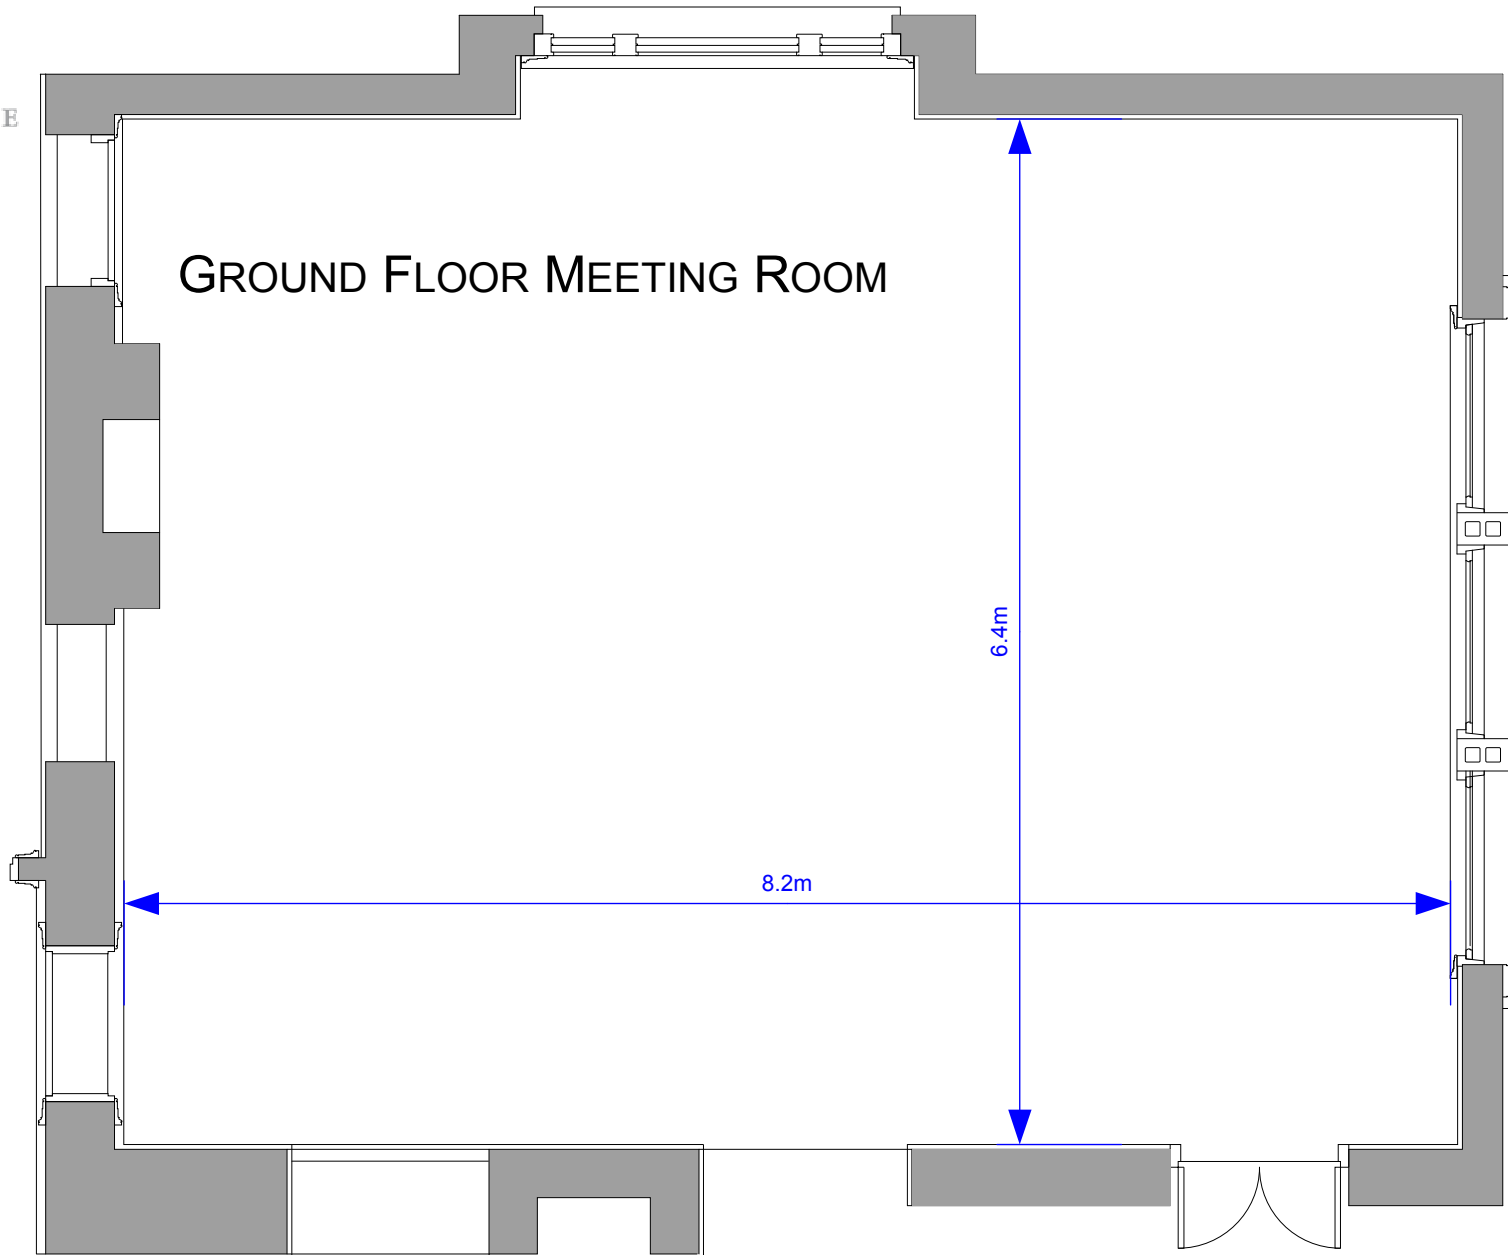

DUNBAR HOUSE
WATSONS BAY

GROUND FLOOR MEETING ROOM

8.2m

6.4m